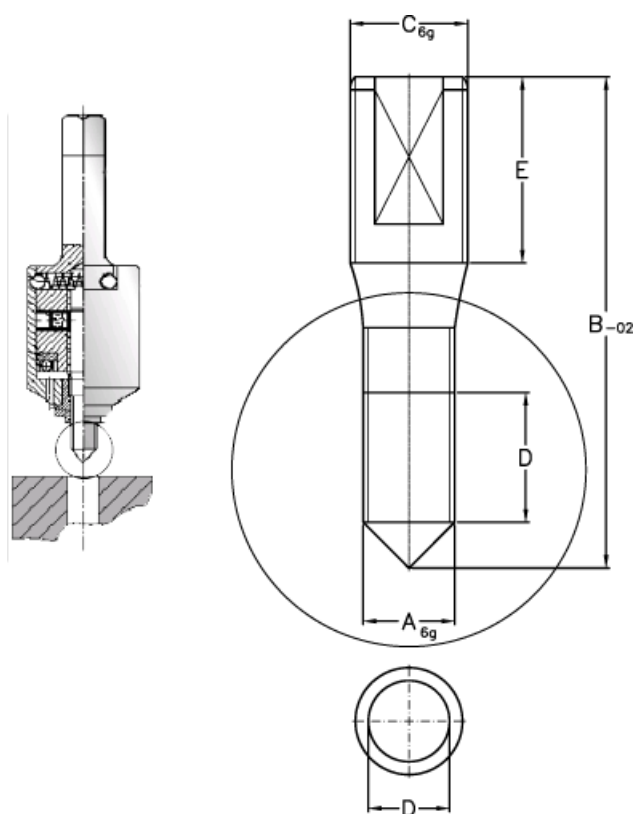

Article number: 12620000200710

Description: Threaded pin 620 000 200.710
For M20

Measures

A = M20
B = 109.0
C = M22
D = 48.0
E = 37